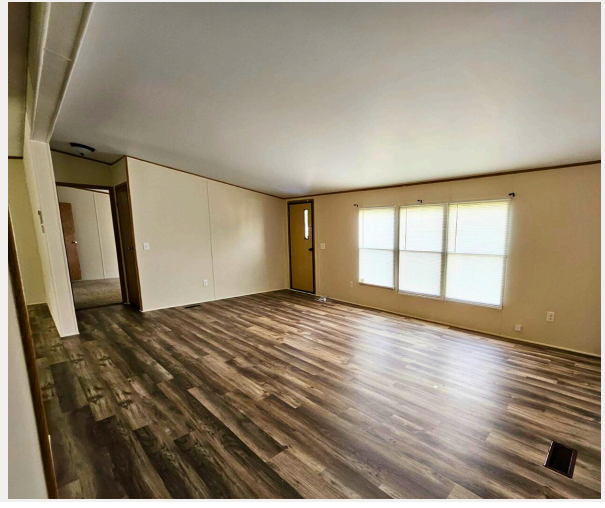

Financing Options Available, with as little as 5% down and a 0% interest rate for the life of the loan

Manufactured

HOME FOR SALE

10% DISCOUNT ON CASH OFFERINGS

28 X 54 doublewide home

2445 Columbus Lancaster Rd. NW LOT 6, Lancaster, OH, 43130

\$94,900

Property Features

- 3 Sizeable Bedrooms
- 2 Bathrooms
- Spacious Living Room
- Beautiful Flooring
- Bright Lighting
- Washer and Dryer

About Property

Lovely new manufactured home in a friendly community that includes a basketball court, tennis court, two children's playgrounds, a pool for your comfort and a club house for you to host parties or events for a small fee.