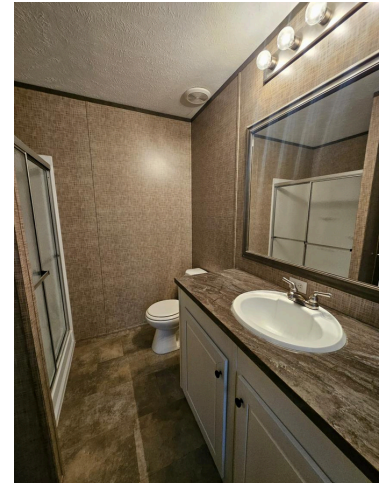

Manufactured

HOME FOR SALE

10 %
DISCOUNT
ON CASH
OFFERINGS

16 X 80 singlewide home

2445 Columbus Lancaster Rd. NW LOT 382, Lancaster, OH, 43130

**Financing Options Available,
with as little as 5% down
and a 0% interest rate for
the life of the loan**

Property Features

- 3 Sizeable Bedrooms
- 2 Bathrooms
- Spacious Living Room
- Beautiful Counter
Tops and Cabinets

About Property

Lovely new manufactured home in a friendly community that includes a basketball court, tennis court, two children's playgrounds, a pool for your comfort and a club house for you to host parties or events for a small fee.